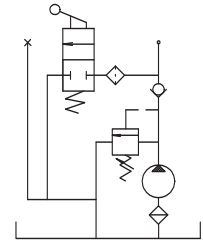

KC18

RELIEF, CHECK & LEVER RELEASE VALVE KIT

Kit includes 4 color-coded relief springs as follows: Blue (300-599 PSI) [20.7-41.3 Bar], Green (600-1299 PSI)[41.4-89.6 Bar], Red (1300-1999 PSI)[89.6-137.8 Bar], Black (2000-4199 PSI) [137.9-289.5 Bar].

Optional: (4200-5000 PSI) [289.6-345 Bar] Relief valve kit available, order part no. K-175.

Optional: Order JF-0048 spring locator when using the blue (300-599 PSI) [20.7-41.3 Bar] spring.

Release bracket may be rotated in 90° increments at assembly.