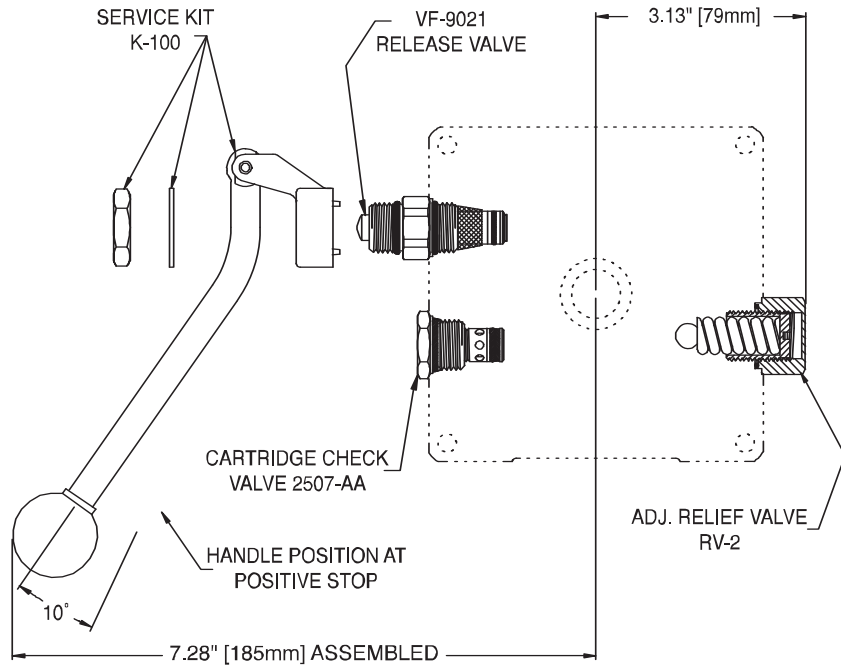

KC18

RELIEF, CHECK & LEVER RELEASE VALVE KIT

Kit includes 4 color-coded relief springs as follows: Blue (300-599 PSI) [20.7-41.3 Bar], Green (600-1299 PSI)[41.4-89.6 Bar], Red (1300-1999 PSI)[89.6-137.8 Bar], Black (2000-4199 PSI) [137.9-289.5 Bar].

Optional: (4200-5000 PSI) [289.6-345 Bar] Relief valve kit available, order part no. K-175.

Optional: Order JF-0048 spring locator when using the blue (300-599 PSI) [20.7-41.3 Bar] spring.

Release bracket may be rotated in 90° increments at assembly.